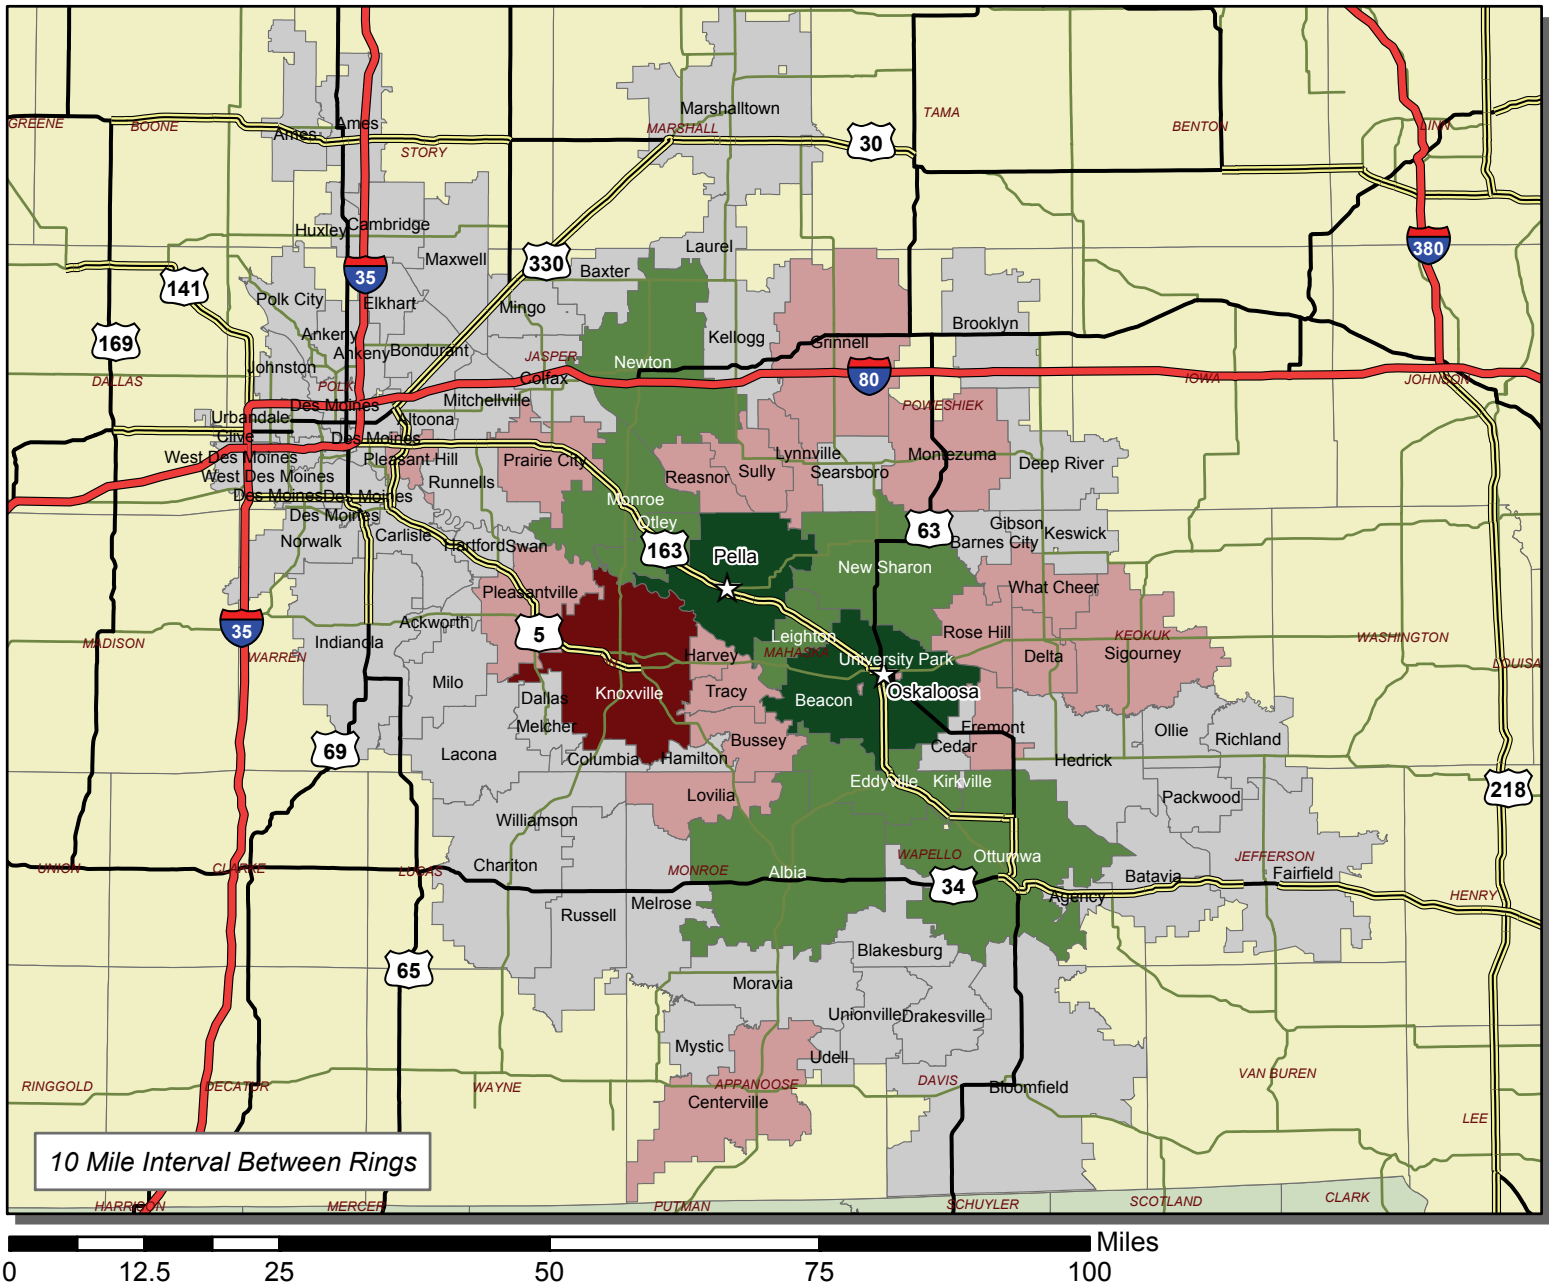

Commuter Concentration by Place of Residence into Oskaloosa & Pella

Legend

- ☆ Oskaloosa & Pella
- Interstates
- 4-Lane Highways
- US Highways
- State Highways
- Iowa County
- Missouri County

Regional Commuting Concentration by Place of Residence (per ZIP Code)

- 1 - 26
- 27 - 92
- 93 - 273
- 274 - 492
- 493 - 3,069